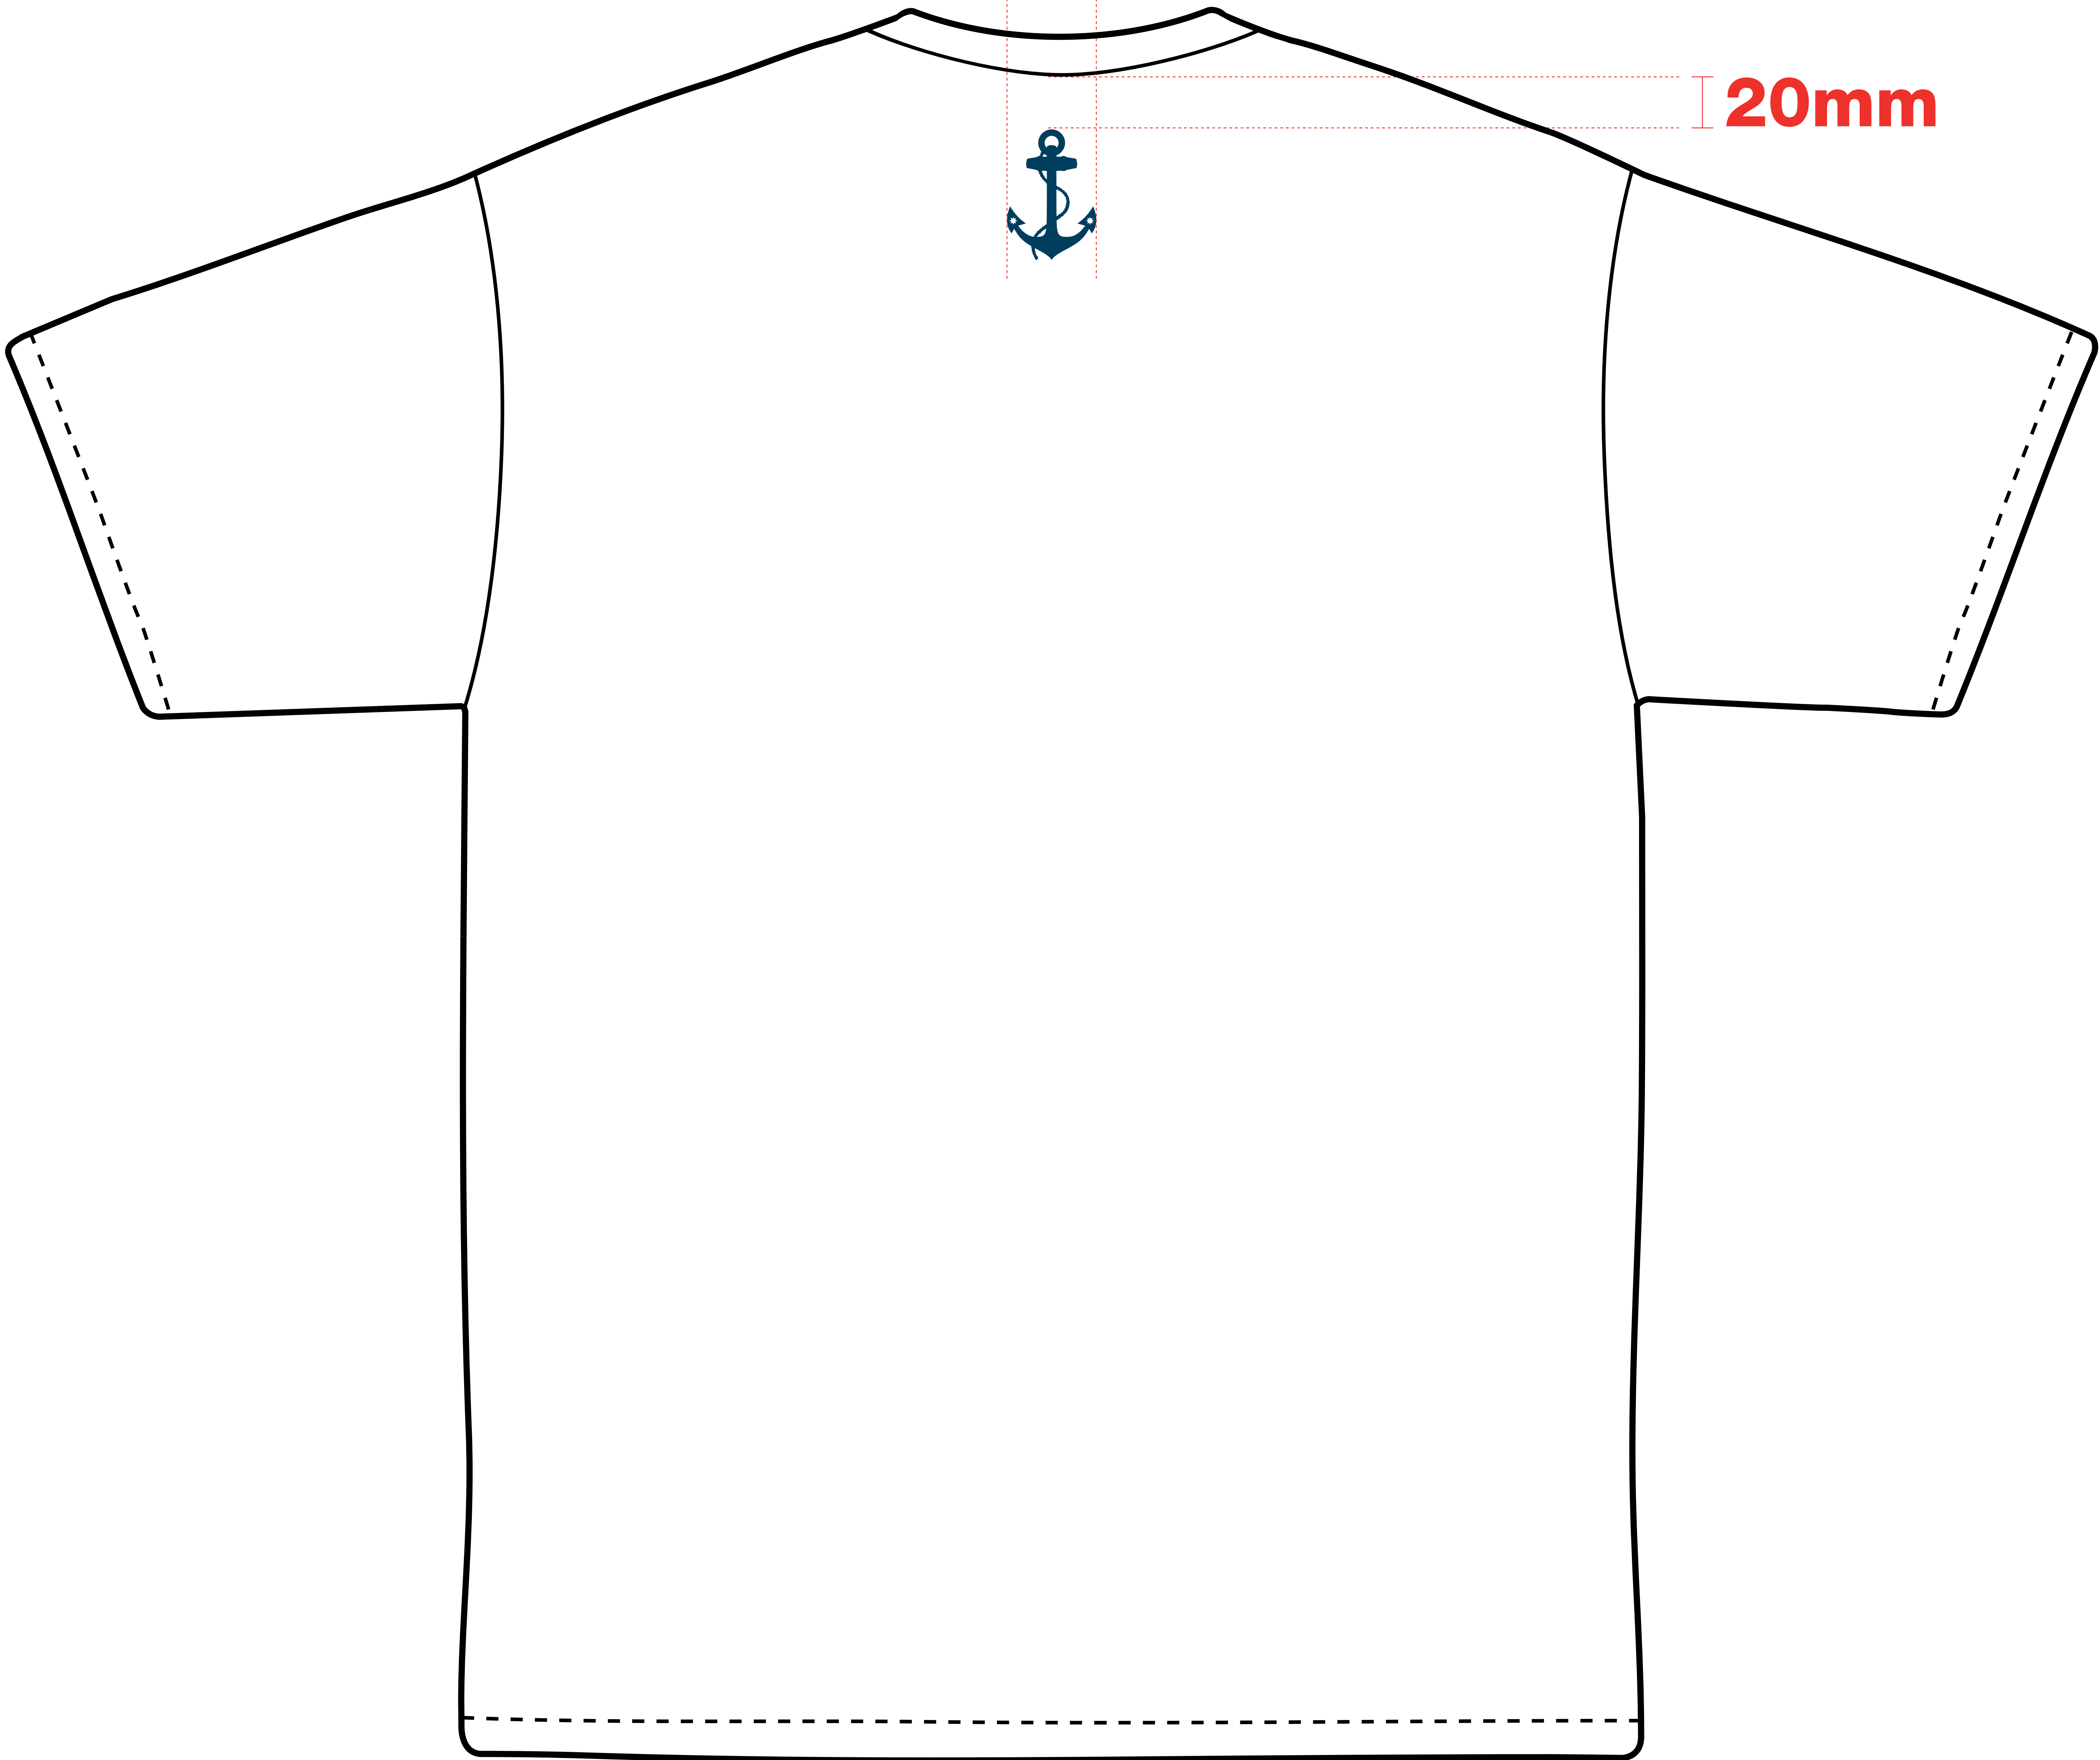

35mm PRINT WIDTH

20mm

PANTONE 303